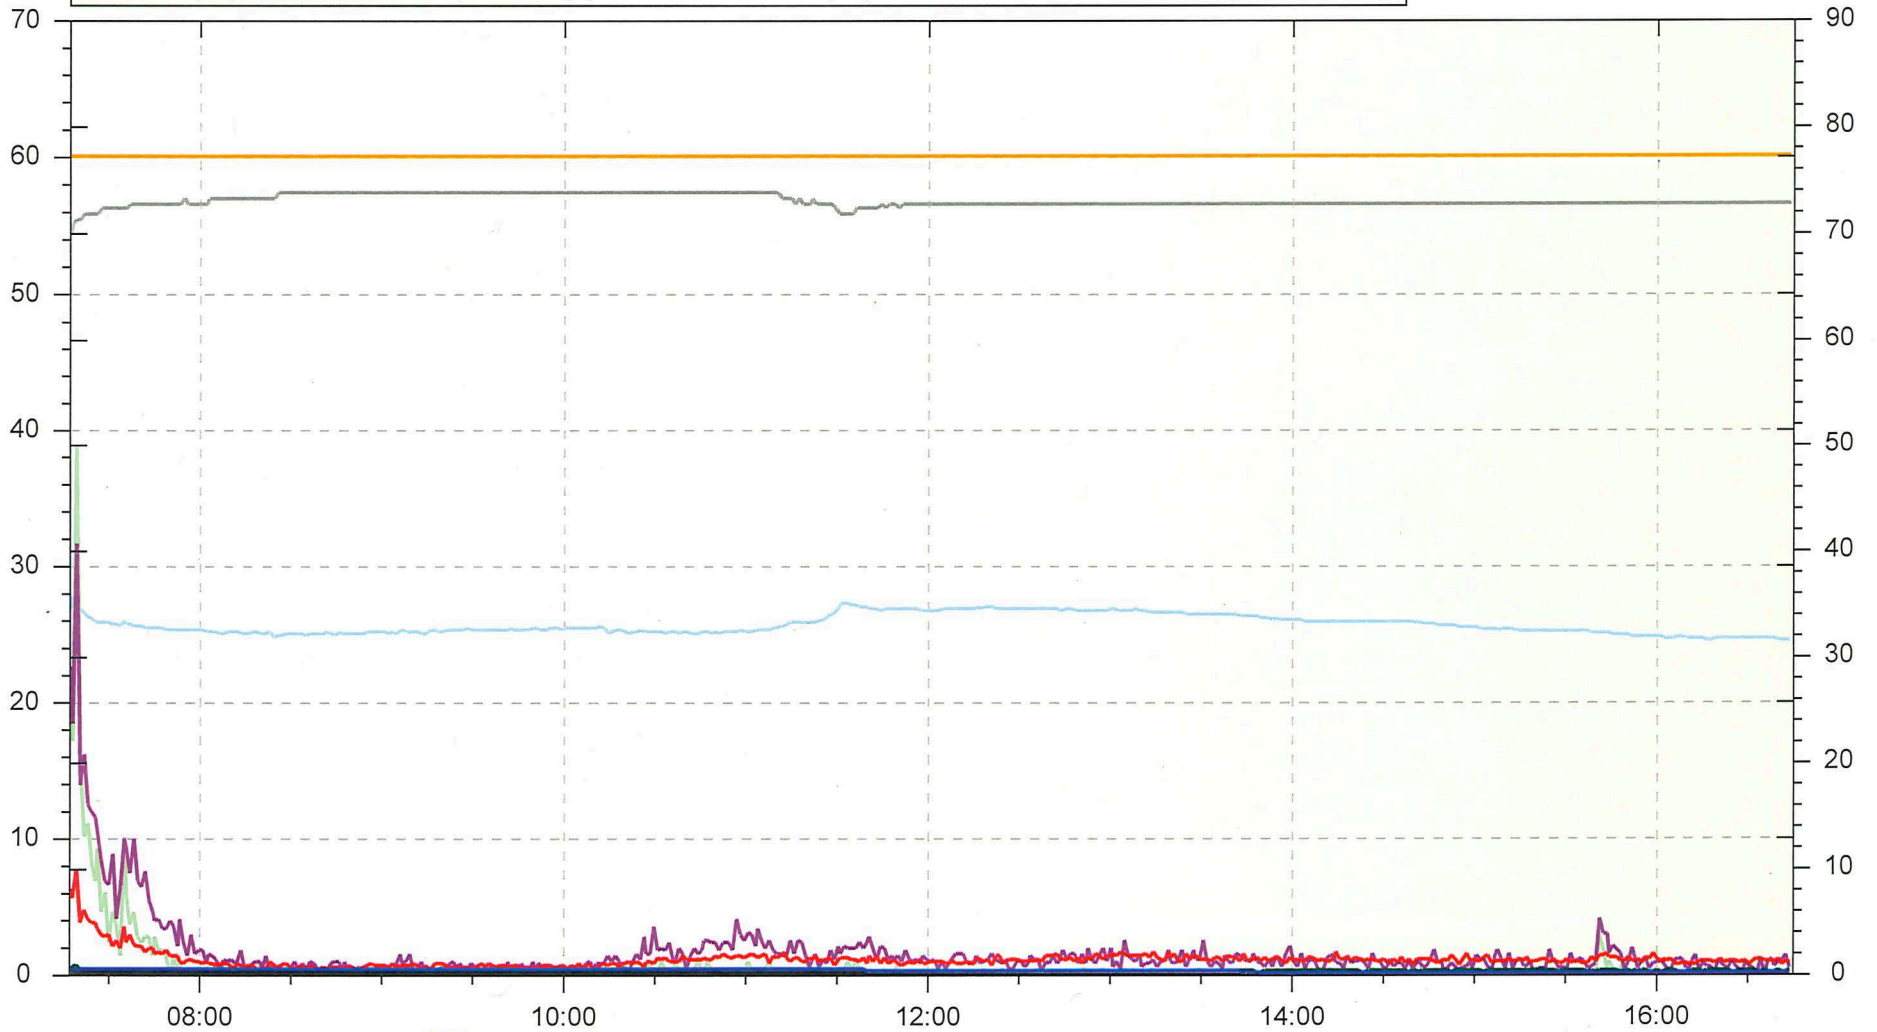

M23A

Time: 4/25/2019 07:58:00 to 4/25/2019 17:25:00, Duration 0 day(s) + 09:27:00

Signature : Administrator

M23A

Time: 4/24/2019 10:24:00 to 4/24/2019 19:52:00, Duration 0 day(s) + 09:28:00

Signature : Administrator

M23A

Time: 4/23/2019 07:17:00 to 4/23/2019 16:45:00, Duration 0 day(s) + 09:28:00

Signature : Administrator