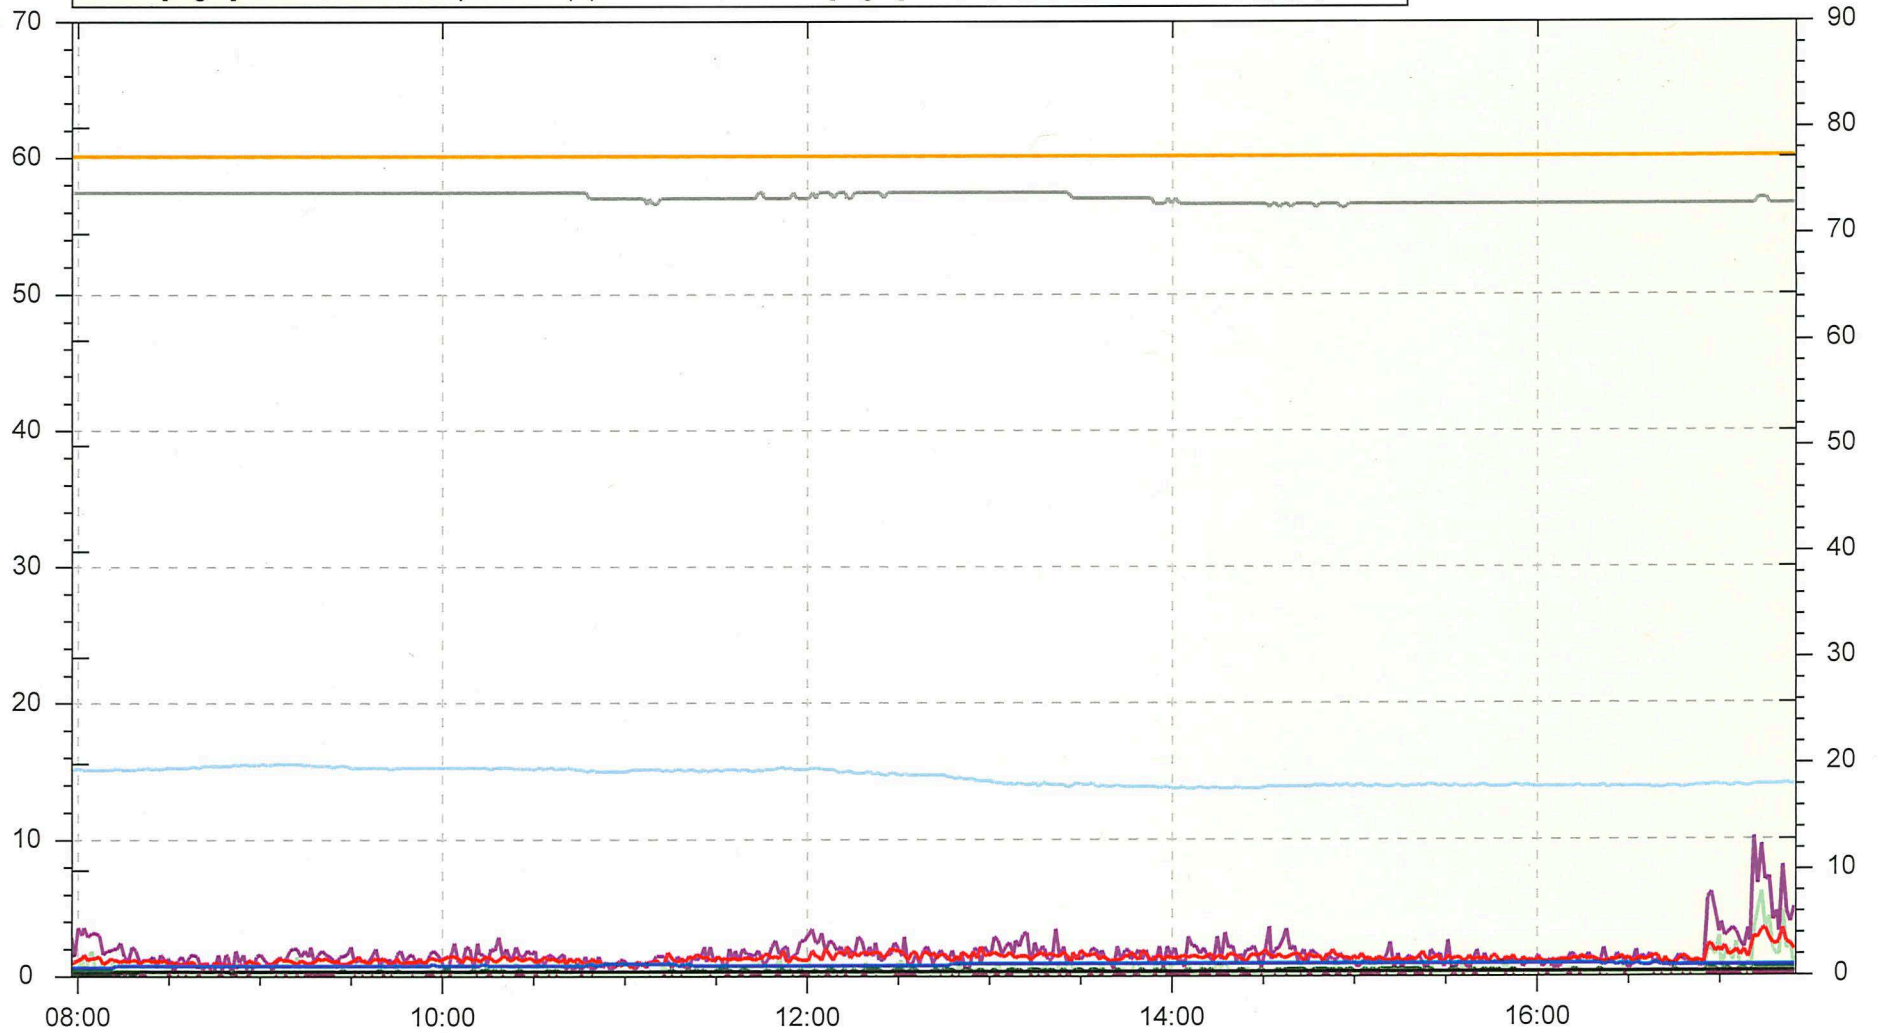

M23A

Time: 4/25/2019 07:58:00 to 4/25/2019 17:25:00, Duration 0 day(s) + 09:27:00

Signature : Administrator

M23A

Time: 4/24/2019 10:24:00 to 4/24/2019 19:52:00, Duration 0 day(s) + 09:28:00

Signature : Administrator

M23A

Time: 4/23/2019 07:17:00 to 4/23/2019 16:45:00, Duration 0 day(s) + 09:28:00

Signature : Administrator