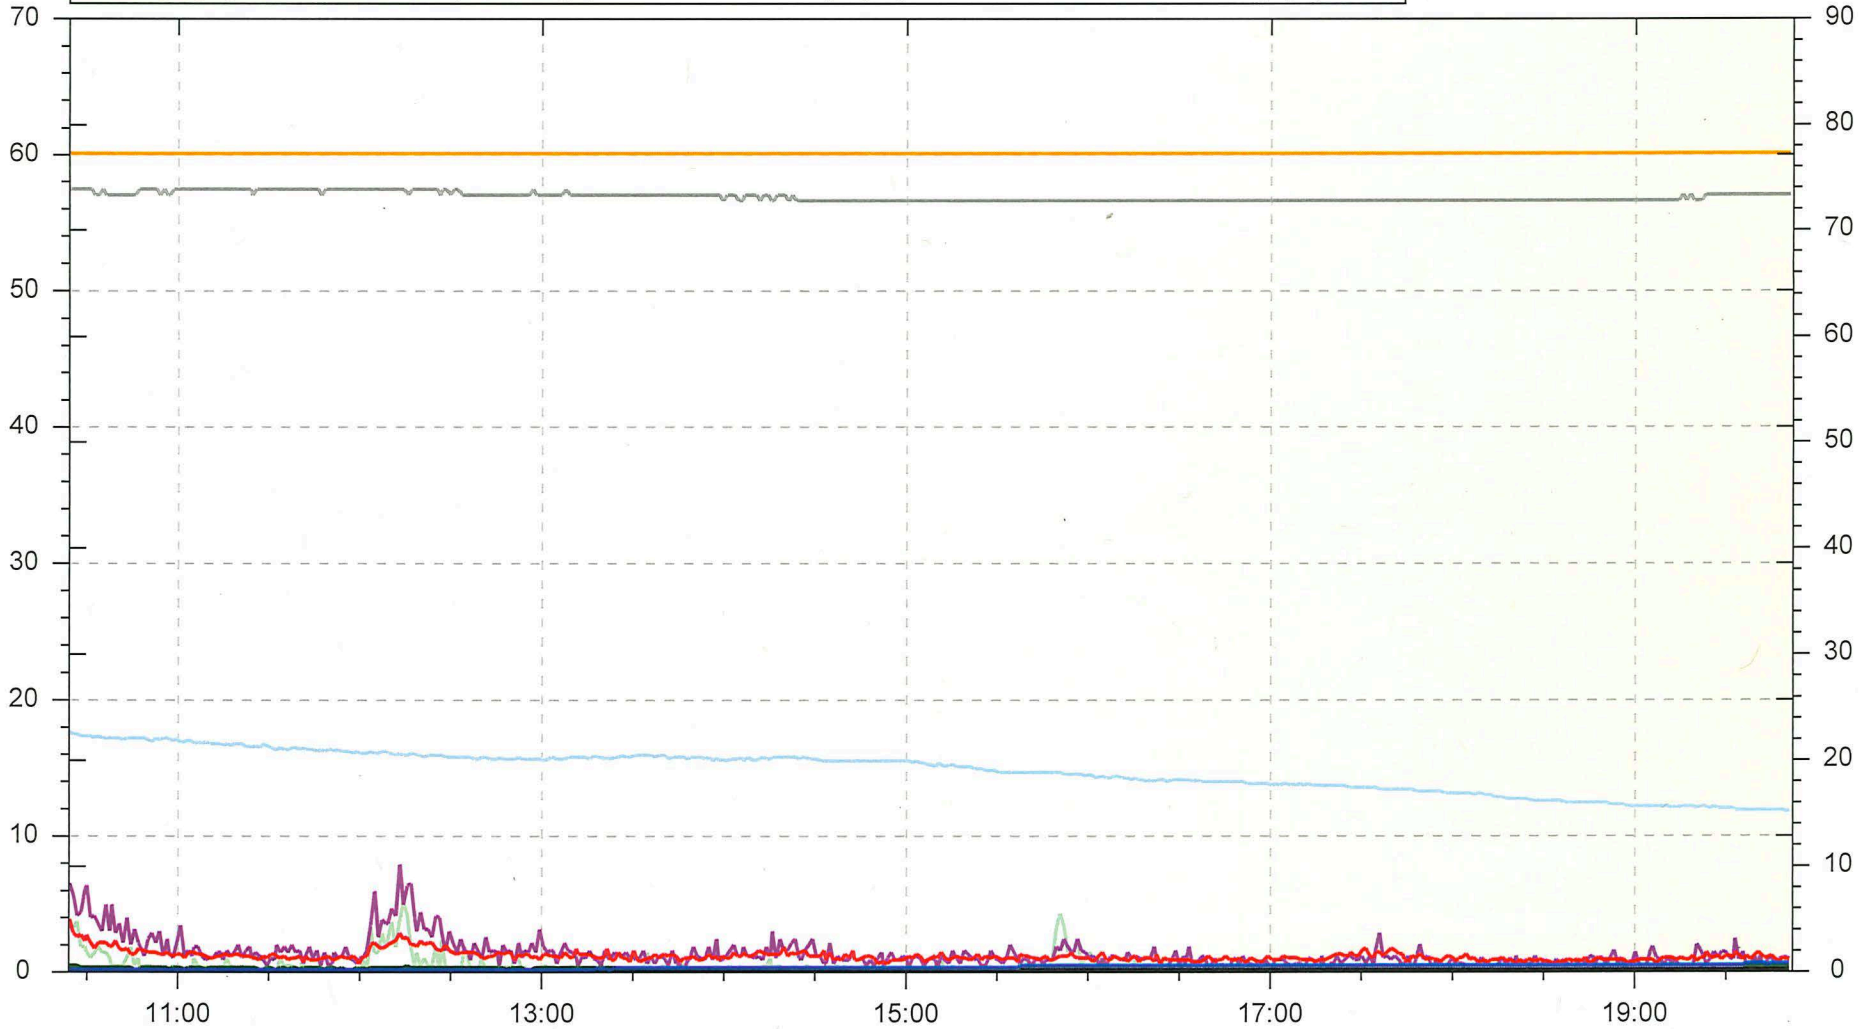

M23A

Time: 4/25/2019 07:58:00 to 4/25/2019 17:25:00, Duration 0 day(s) + 09:27:00

Signature : Administrator

M23A

Time: 4/24/2019 10:24:00 to 4/24/2019 19:52:00, Duration 0 day(s) + 09:28:00

Signature : Administrator

M23A

Time: 4/23/2019 07:17:00 to 4/23/2019 16:45:00, Duration 0 day(s) + 09:28:00

Signature : Administrator